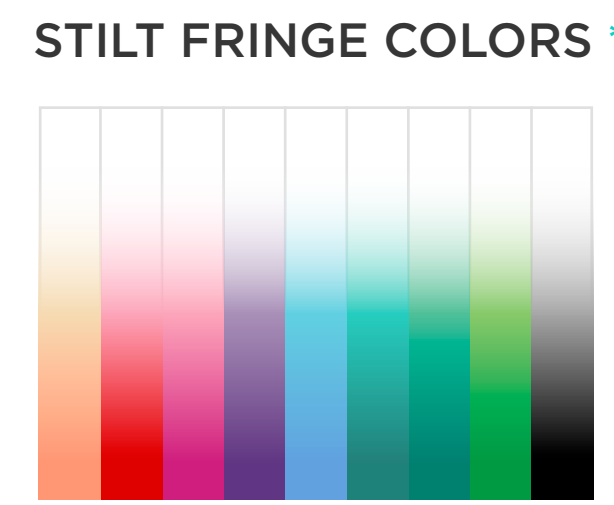

Paper stilt fringes and honeycomb balls are not water resistant.

* Price for decor kit. Stand not included.

PRINTING OPTION *