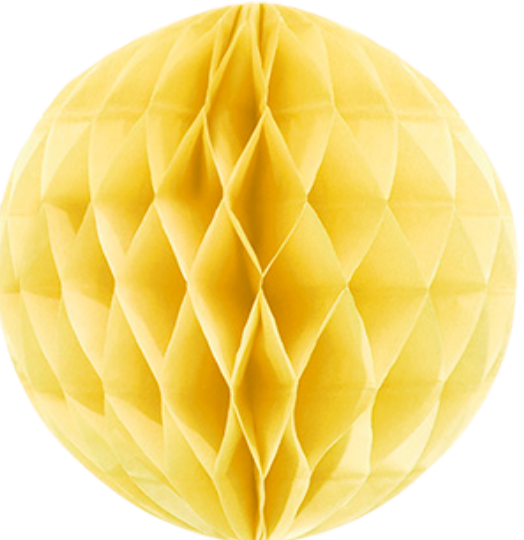

COLORS

HONEYCOMB BALLS

yellow