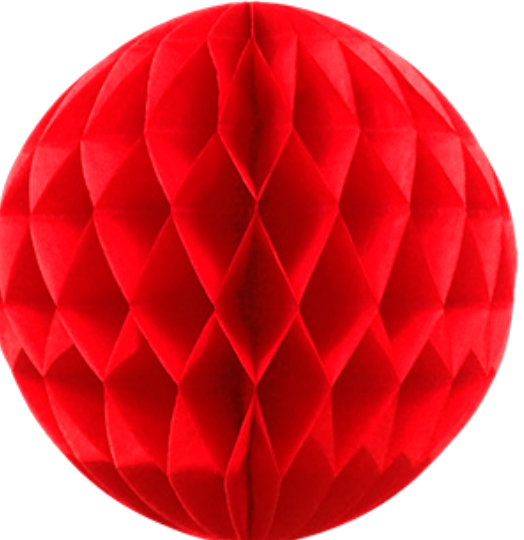

COLORS

HONEYCOMB BALLS

red