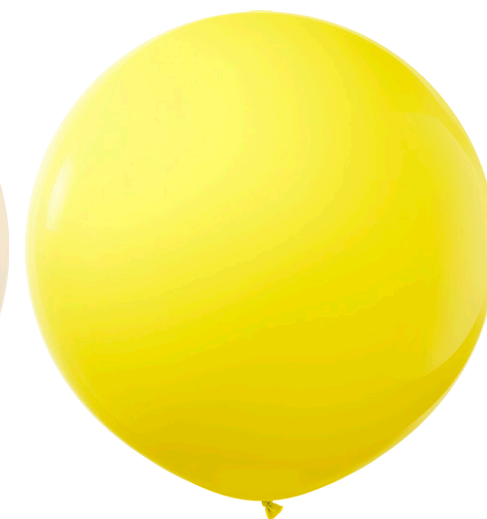

It is important to always follow the instructions included with your kit. It may require a little patience, but will actually save you time, and ensure a good result.

COLORS

BALLOONS

GIANT BALLOONS (78 cm) AND DECORATORS BALLOONS (28 cm)

white

grey

black

chocolate

brown

blush

ivory

lemon