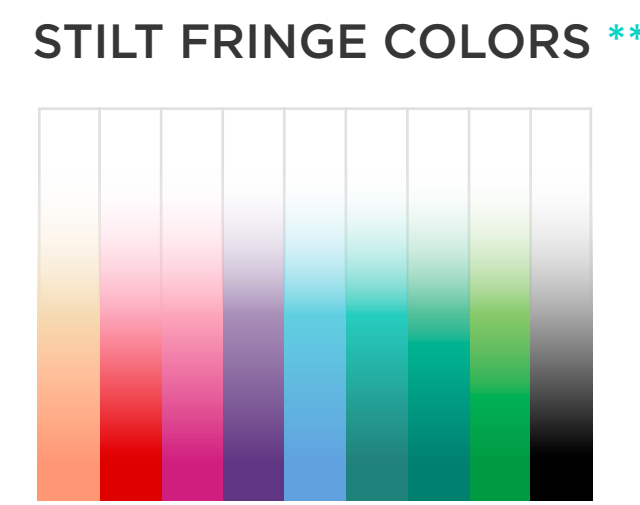

Plush

Add a gorgeous fringe to your stilt — available in 9 varieties.

Paper stilt fringes are not water resistant.

* Price for decor kit. Stand not included.   * See Printing (p. 26)
** See Colors (p. 28–32)