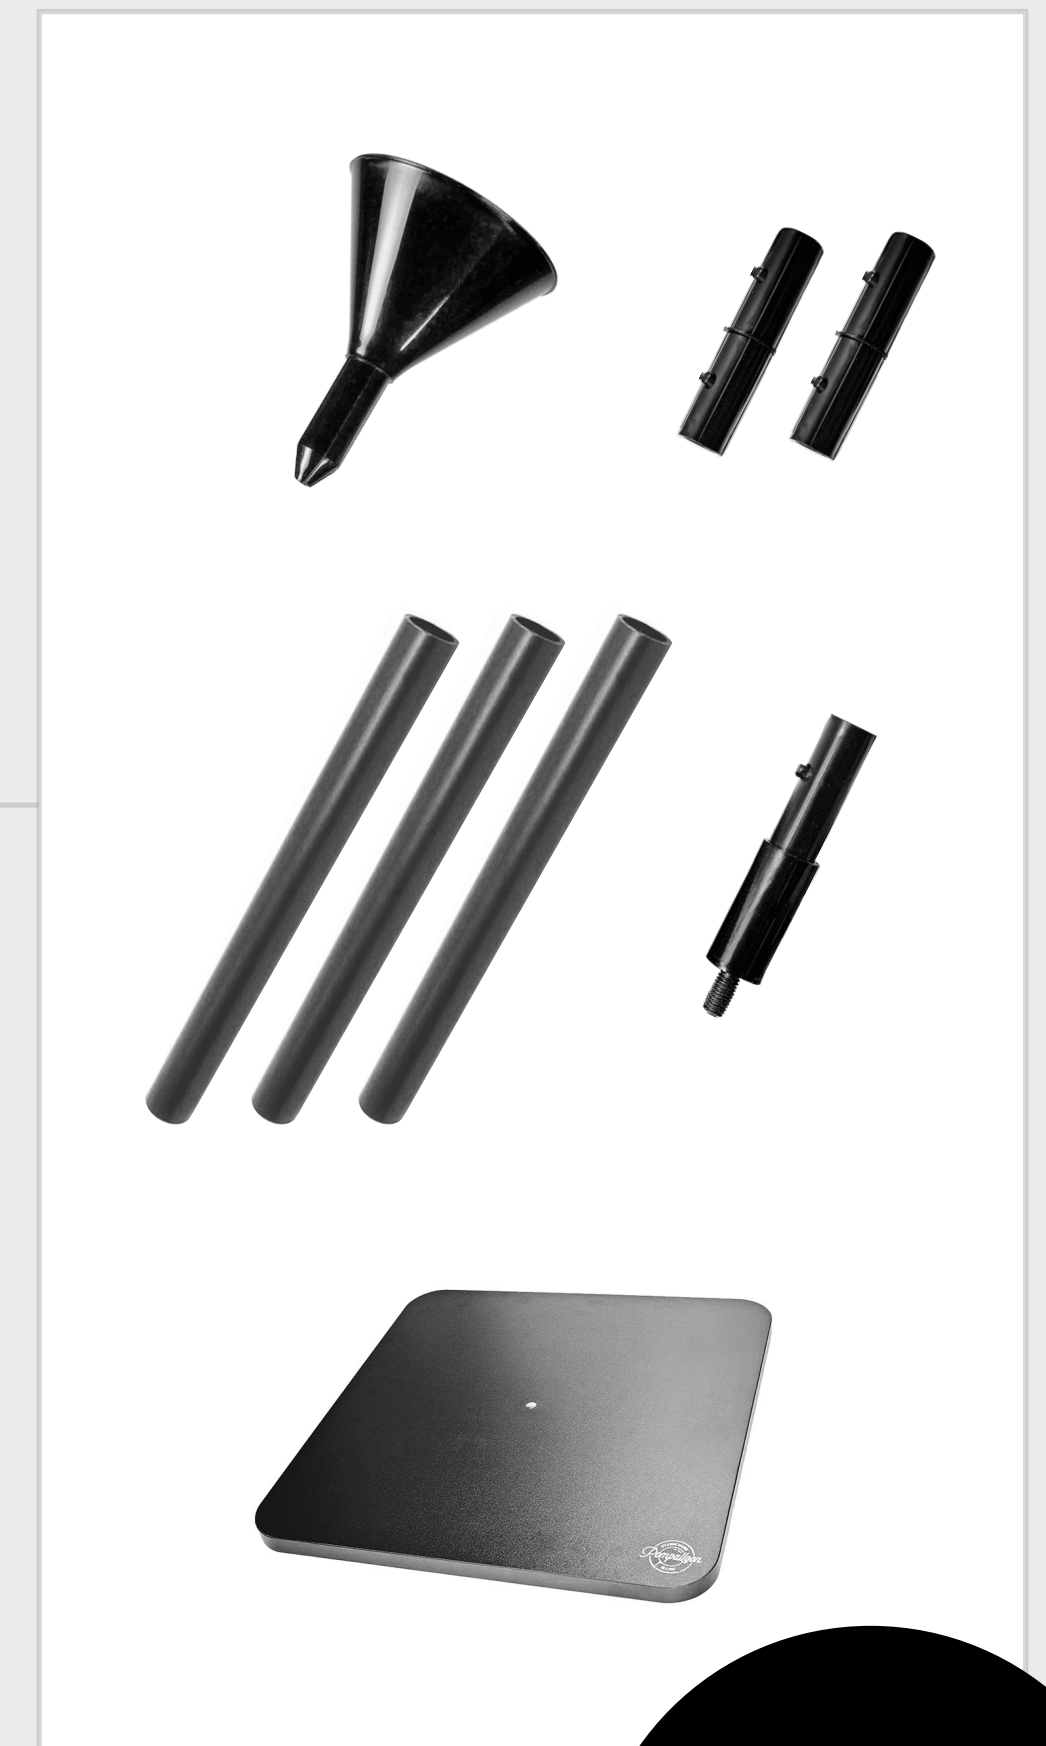

THE REUSABLE POMPALLOON STAND

Our clever Pompalloon stands are easy to assemble, and are designed to be reused.

A few simple items like an electric pump or blower, and water weights for windy days, are part of the initial investment, and will pay for themselves in no time.

WATER WEIGHT

Pompalloons are generally stable in winds of up to 7 m/s. With added water weights, they can manage up to 10m/s.

99 KR
excl. moms

ELECTRIC PUMP

Adequate for a few Pompalloons at a time. Fills a giant balloon in about 45 seconds.

129 KR
excl. moms

BALLOON BLOWER

The ideal solution for frequent use or larger groups. Fills a giant balloon in 8 seconds.

599 KR
excl. moms

639 KR
excl. moms