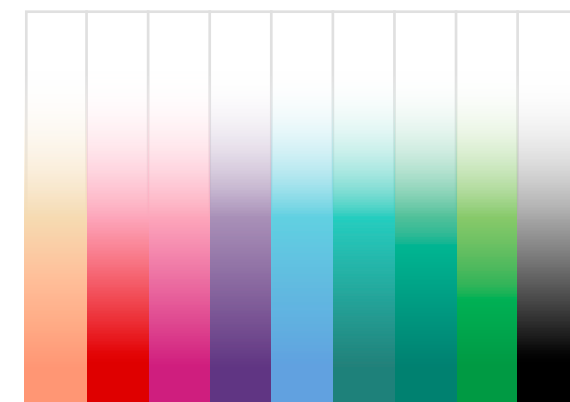

STILT FRINGE COLORS **

Paper stilt fringes are not water resistant.

270* KR
excl. moms

* Price for decor kit. Stand not included.

* See Printing (p. 26)
** See Colors (p. 28—32)