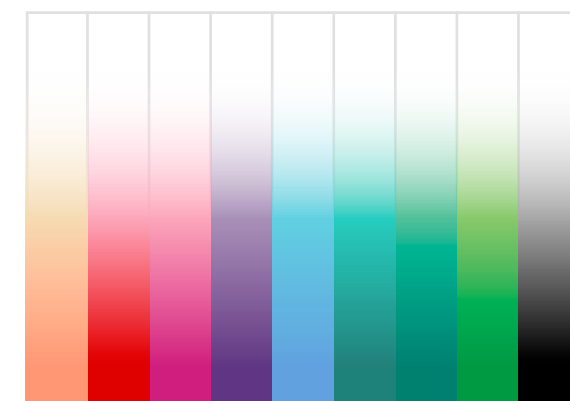

HONEYCOMB BALL COLORS **

STILT FRINGE COLORS **

Paper stilt fringes and honeycomb balls are not water resistant.

289* KR
excl. moms

* Price for decor kit. Stand not included.