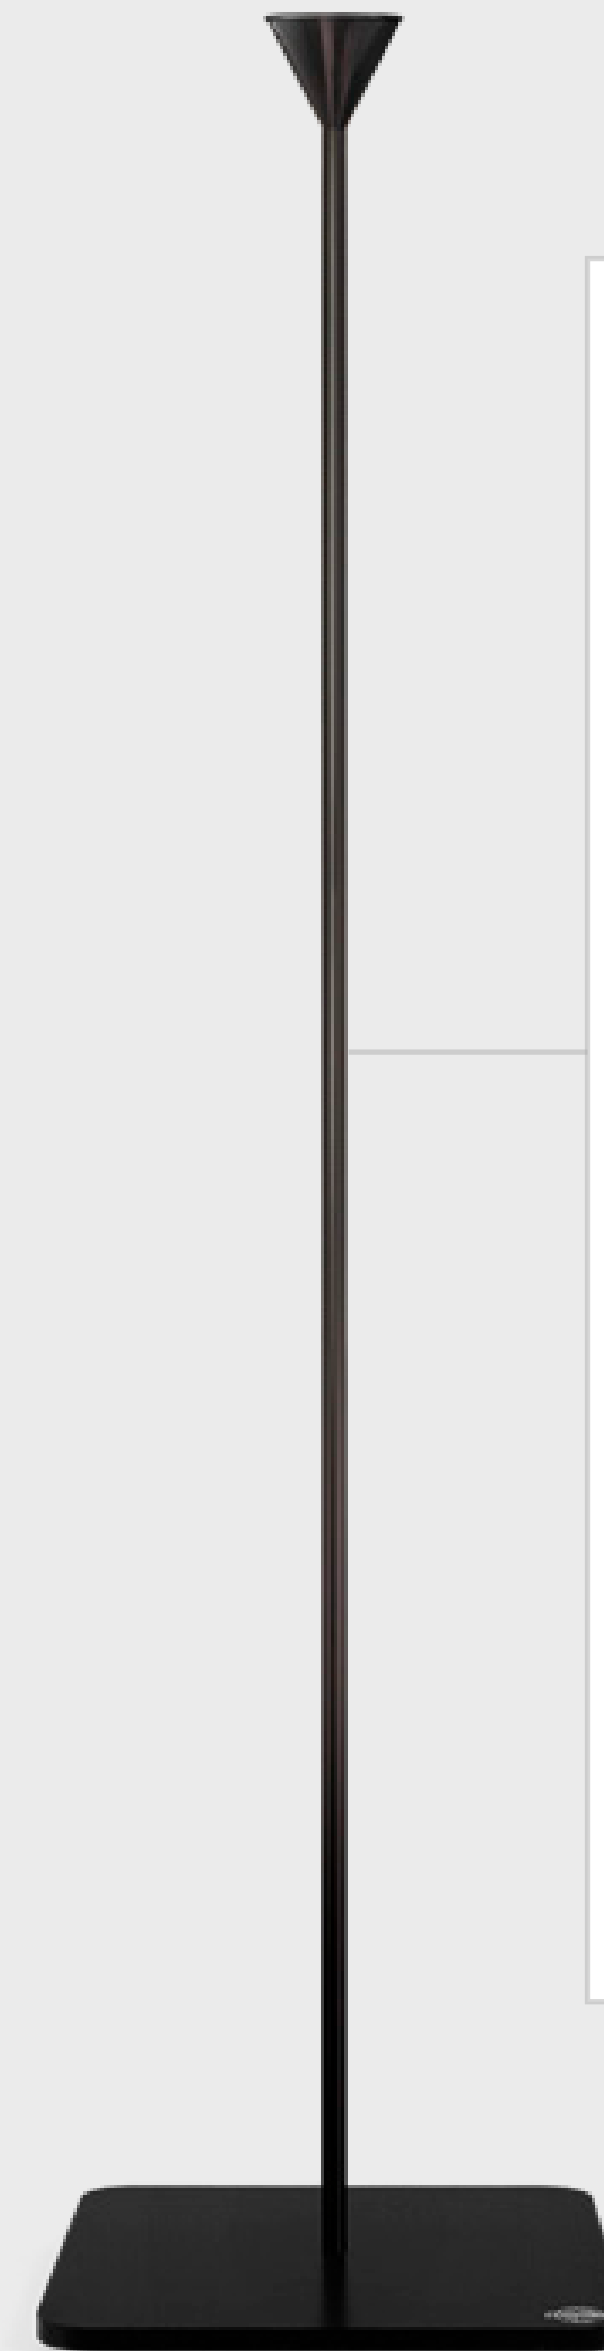

THE REUSABLE POMPALLOON STAND

Our clever Pompalloon stands are easy to assemble, and are designed to be reused.

A few simple items like an electric pump or blower, and water weights for windy days, are part of the initial investment, and will pay for themselves in no time.

WATER WEIGHT

Pompalloons are generally stable in winds of up to 7 m/s. With added water weights, they can manage up to 10m/s.

99 KR
excl. moms

ELECTRIC PUMP

Adequate for a few Pompalloons at a time. Fills a giant balloon in about 45 seconds.

129 KR
excl. moms

HAND PUMP

The easy way to inflate smaller balloons without getting dizzy in the head.

39 KR
excl. moms

639 KR
excl. moms